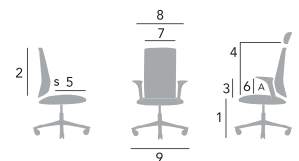

- Steel 37%, Plastics 27%, Aluminium 23%, PUR 10%, Textiles 2%, Various 1%, PVC 0%
- Total weight of product: 12,9 kg
- Share of recyclable material: 90%

MODELS AND MEASUREMENTS

Physical measurements HÅG Capisco	8105	8106	8126	8107	8127
Seat height 150 mm gas lift* [1]	380-515	408-540	408-540	408-540	408-540
Seat height 200 mm gas lift [1]	445-630	470-655	470-655	470-655	470-655
Seat height 265 mm gas lift [1]	530-790	555-810	555-810	555-810	555-810
Height of backrest [2]	-	460	460	460	460
Height of foremost support point on backrest [3]	-	150-240	150-240	150-240	150-240
Height of foremost support point on headrest [4]	-	-	-	555-785	555-785
Seat depth [5]	-	340-420	340-420	340-420	340-420
Seat width [7]	470	470	470	470	470
Max. chair width [8]	-	595	595	595	595
Footbase diameter [9]	730	730	730	730	730
Weight	7.5 kg	14.0 kg	14.5 kg	15.5 kg	16.0 kg

Measurements in mm. Measured with 64 kg load. Where a chair is adjustable, minimum and maximum measurements are listed.

Tilt range is 15° backwards from a neutral position 2° to the rear.

Please note that these measurements are not absolute. They may vary slightly from chair to chair.

* Standard lift according to EN 1335 Class A.

A: Mid-point of chair, loaded with 64 kg.

S: Foremost point of back, reference point for measurement of back support adjustment.

CONFIGURATION OPTIONS

- All models can be upholstered in textiles from the HÅG Standard Collection or the HÅG Extended Collection.
- Footbase is available in black plastic, black, silver or polished aluminum